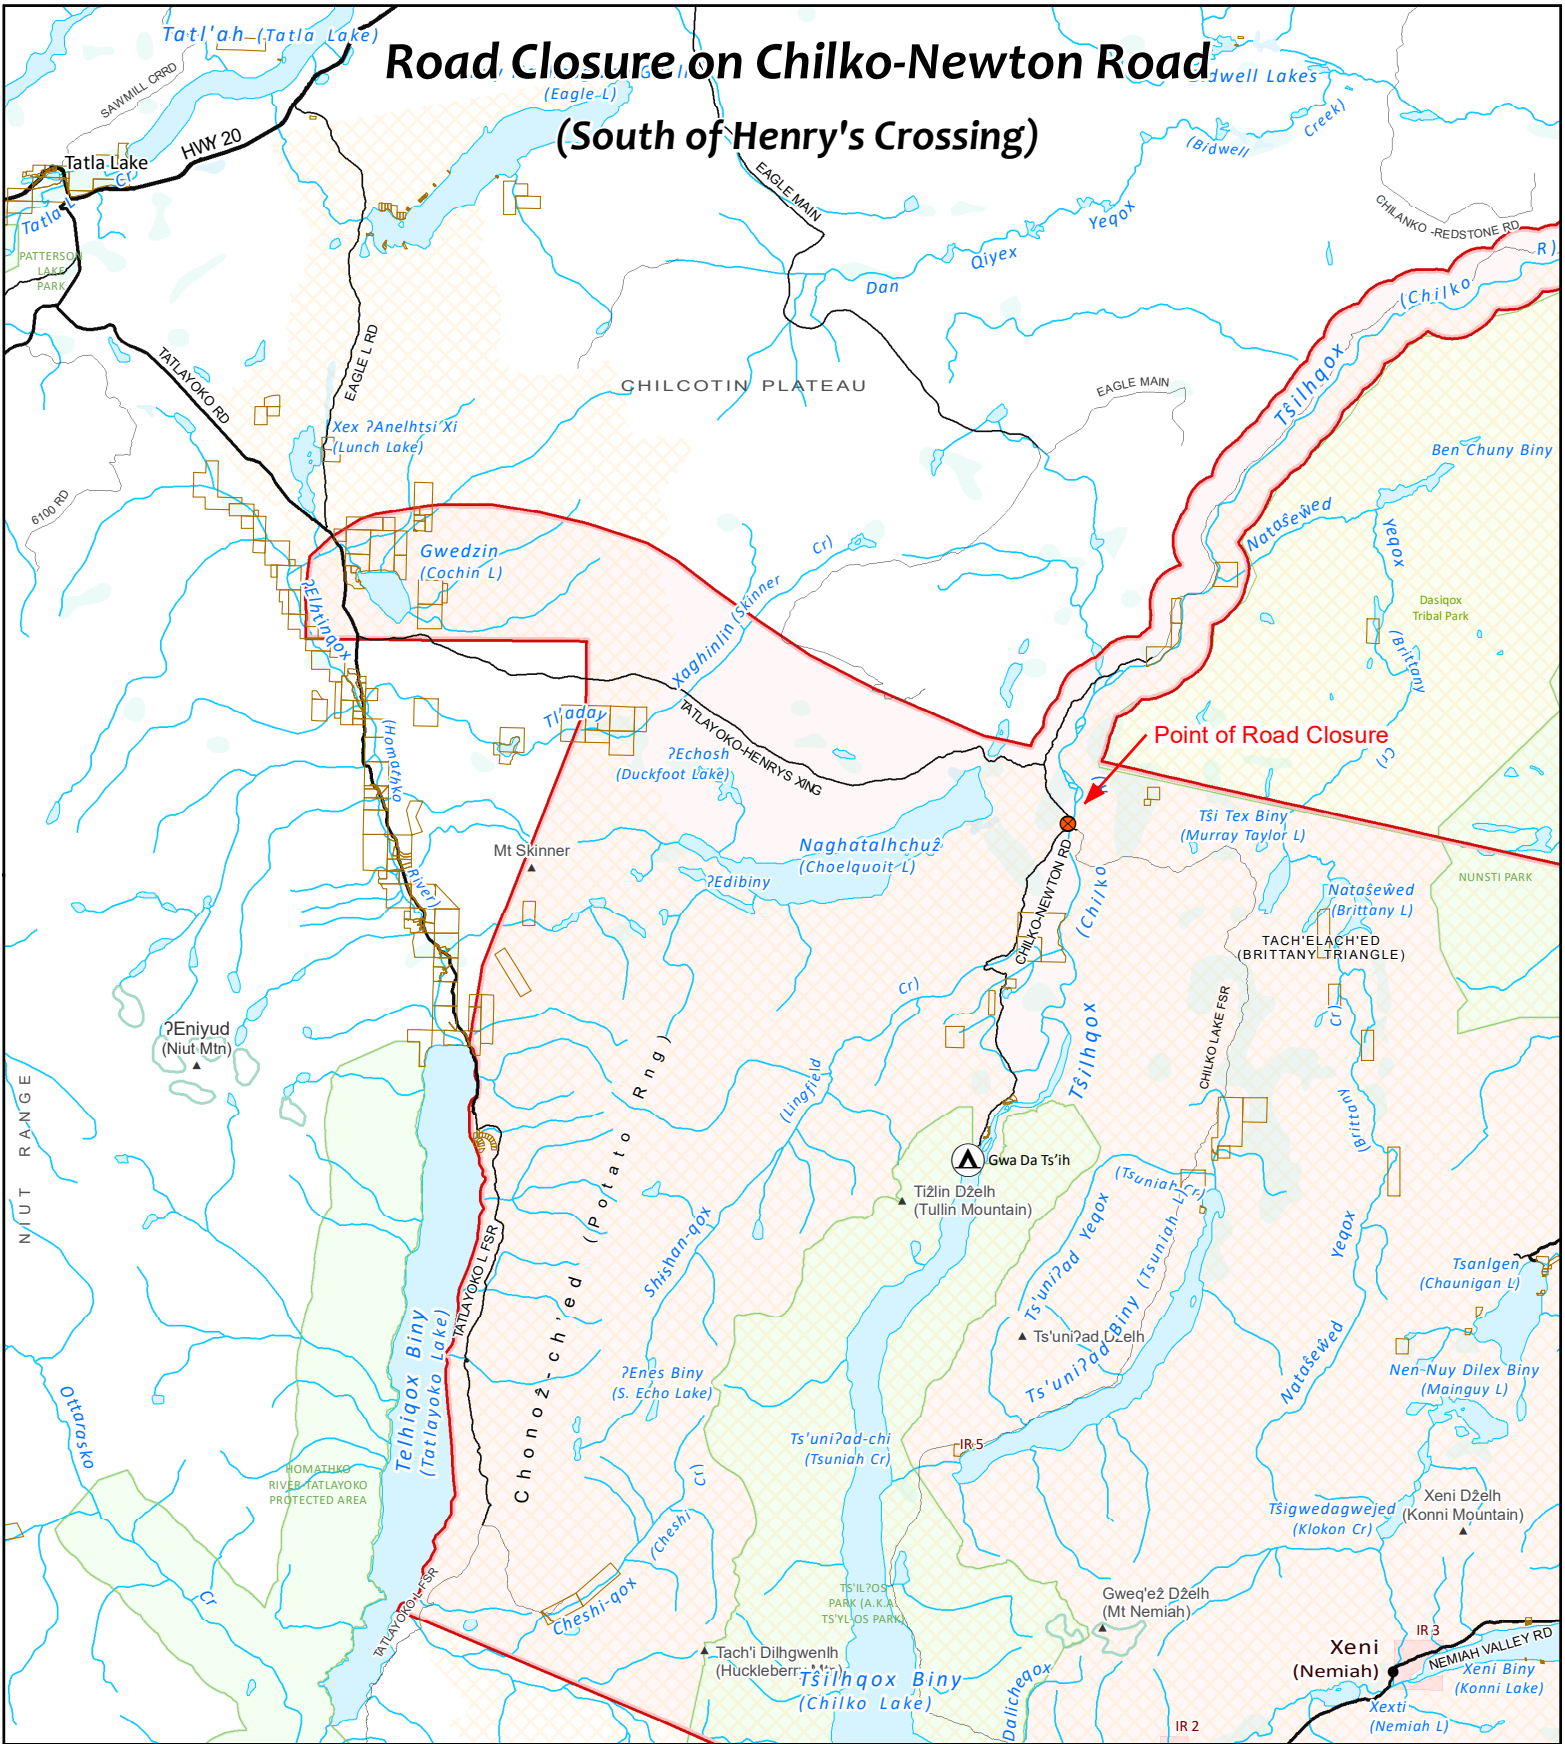

Road Closure on Chilko-Newton Road (South of Henry's Crossing)

-  Road Closure
-  Private Land
-  Tsilhqot'in Rights Area
-  BC Parks Campground
-  Tsilhqot'in Title Land
-  BC Parks & Prot. Areas

1:250,000